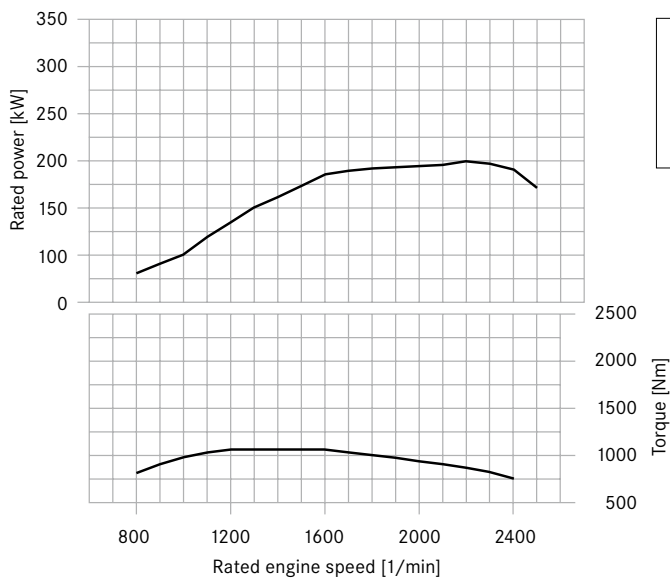

Mercedes-Benz
Trucks you can trust

Mercedes-Benz,

R6 – 175 kW (238 hp)

OM 936

Technical data

No. of cylinders	R6
Displacement [l]	7.7
Max. torque [Nm](1/min)	1000 1200-1600
Max. rated power [kW](1/min)	175 1800

Mercedes-Benz
Trucks you can trust

Mercedes-Benz,

R6 – 200 kW (272 hp)

OM 936

Technical data

No. of cylinders	R6
Displacement [l]	7.7
Max. torque [Nm](1/min)]	1100 1200-1600
Max. rated power [kW](1/min)]	200 1800

Mercedes-Benz
Trucks you can trust

Mercedes-Benz,

R6 – 220 kW (299 hp)

OM 936

Technical data

No. of cylinders	R6
Displacement [l]	7.7
Max. torque [Nm] (1/min)	1200 1200-1600
Max. rated power [kW] (1/min)	220 1800

Mercedes-Benz
Trucks you can trust

Mercedes-Benz,

R6 – 260 kW (354 hp)

OM 936

Technical data

No. of cylinders	R6
Displacement [l]	7.7
Max. torque [Nm] (1/min)	1400 1200-1600
Max. rated power [kW] (1/min)	260 1800