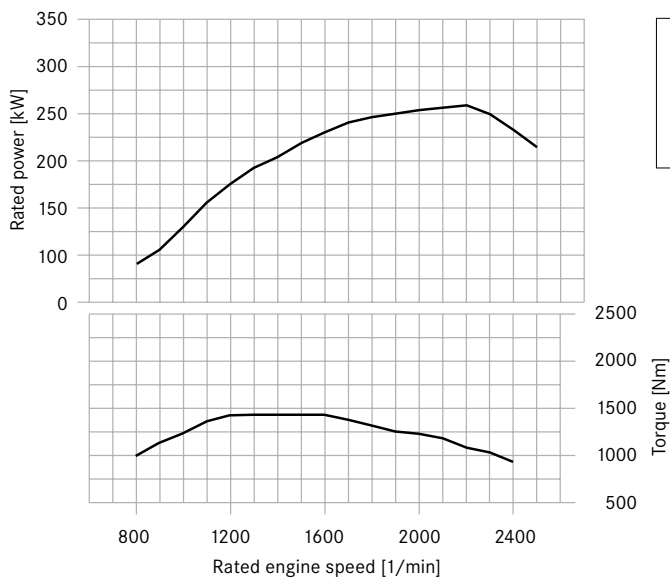

Mercedes-Benz
Trucks you can trust

Mercedes-Benz,

R6 – 175 kW (238 hp)

OM 936

Technical data

No. of cylinders	R6
Displacement [l]	7.7
Max. torque [Nm](1/min)	1000 1200-1600
Max. rated power [kW](1/min)	175 1800

Mercedes-Benz
Trucks you can trust

Mercedes-Benz,

R6 – 200 kW (272 hp)

OM 936

Technical data

No. of cylinders	R6
Displacement [l]	7.7
Max. torque [Nm](1/min)]	1100 1200-1600
Max. rated power [kW](1/min)]	200 1800

Mercedes-Benz
Trucks you can trust

Mercedes-Benz,

R6 – 220 kW (299 hp)

OM 936

Technical data

No. of cylinders	R6
Displacement [l]	7.7
Max. torque [Nm] (1/min)	1200 1200-1600
Max. rated power [kW] (1/min)	220 1800

Mercedes-Benz
Trucks you can trust

Mercedes-Benz,

R6 – 260 kW (354 hp)

OM 936

Technical data

No. of cylinders	R6
Displacement [l]	7.7
Max. torque [Nm] (1/min)	1400 1200-1600
Max. rated power [kW] (1/min)	260 1800