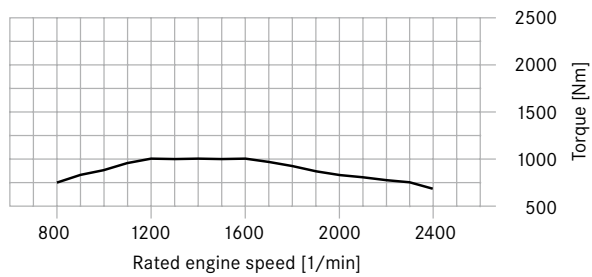

Mercedes-Benz
Trucks you can trust

Mercedes-Benz,

R6 – 175 kW (238 hp)

OM 936

Technical data

No. of cylinders	R6
Displacement [l]	7.7
Max. torque [Nm](1/min)	1000 1200-1600
Max. rated power [kW](1/min)	175 1800

Mercedes-Benz
Trucks you can trust

Mercedes-Benz,

R6 – 200 kW (272 hp)

OM 936

Technical data

No. of cylinders	R6
Displacement [l]	7.7
Max. torque [Nm](1/min)]	1100 1200-1600
Max. rated power [kW](1/min)]	200 1800

Mercedes-Benz
Trucks you can trust

Mercedes-Benz,

R6 – 220 kW (299 hp)

OM 936

Technical data

No. of cylinders	R6
Displacement [l]	7.7
Max. torque [Nm] (1/min)	1200 1200-1600
Max. rated power [kW] (1/min)	220 1800

Mercedes-Benz
Trucks you can trust

Mercedes-Benz,

R6 – 260 kW (354 hp)

OM 936

Technical data

No. of cylinders	R6
Displacement [l]	7.7
Max. torque [Nm] (1/min)	1400 1200-1600
Max. rated power [kW] (1/min)	260 1800