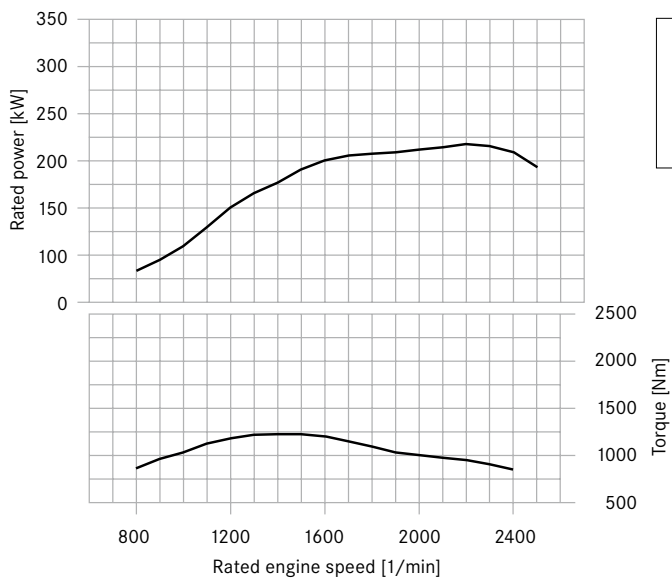

Mercedes-Benz
Trucks you can trust

Mercedes-Benz,

R6 – 175 kW (238 hp)

OM 936

Technical data

No. of cylinders	R6
Displacement [l]	7.7
Max. torque [Nm](1/min)	1000 1200-1600
Max. rated power [kW](1/min)	175 1800

Mercedes-Benz
Trucks you can trust

Mercedes-Benz,

R6 – 200 kW (272 hp)

OM 936

Technical data

No. of cylinders	R6
Displacement [l]	7.7
Max. torque [Nm](1/min)]	1100 1200-1600
Max. rated power [kW](1/min)]	200 1800

Mercedes-Benz
Trucks you can trust

Mercedes-Benz,

R6 – 220 kW (299 hp)

OM 936

Technical data

No. of cylinders	R6
Displacement [l]	7.7
Max. torque [Nm] (1/min)	1200 1200-1600
Max. rated power [kW] (1/min)	220 1800

Mercedes-Benz
Trucks you can trust

Mercedes-Benz,

R6 – 260 kW (354 hp)

OM 936

Technical data

No. of cylinders	R6
Displacement [l]	7.7
Max. torque [Nm] (1/min)	1400 1200-1600
Max. rated power [kW] (1/min)	260 1800