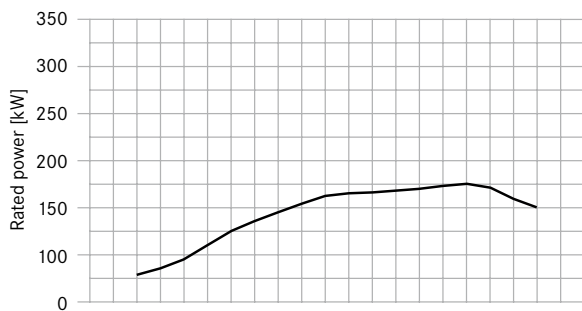

Mercedes-Benz
Trucks you can trust

Mercedes-Benz,

R6 – 175 kW (238 hp)

OM 936

Technical data

No. of cylinders	R6
Displacement [l]	7.7
Max. torque [Nm](1/min)	1000 1200-1600
Max. rated power [kW](1/min)	175 1800

Mercedes-Benz
Trucks you can trust

Mercedes-Benz,

R6 – 200 kW (272 hp)

OM 936

Technical data

No. of cylinders	R6
Displacement [l]	7.7
Max. torque [Nm](1/min)]	1100 1200-1600
Max. rated power [kW](1/min)]	200 1800

Mercedes-Benz
Trucks you can trust

Mercedes-Benz,

R6 – 220 kW (299 hp)

OM 936

Technical data

No. of cylinders	R6
Displacement [l]	7.7
Max. torque [Nm] (1/min)	1200 1200-1600
Max. rated power [kW] (1/min)	220 1800

Mercedes-Benz
Trucks you can trust

Mercedes-Benz,

R6 – 260 kW (354 hp)

OM 936

Technical data

No. of cylinders	R6
Displacement [l]	7.7
Max. torque [Nm] (1/min)	1400 1200-1600
Max. rated power [kW] (1/min)	260 1800